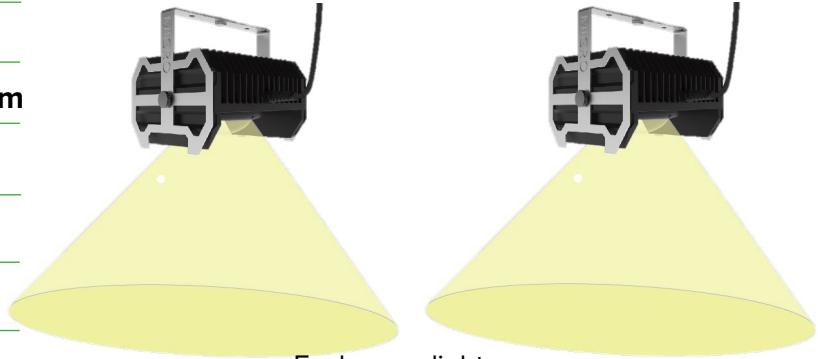

MIGRO 200

Advanced LED grow lights for home growers

MAXIMISE YOUR GROW SPACE

Power consumed: **191 watts**

Coverage: **4ft x 2ft** or **1200 x 600mm**

PPFD: **380 $\mu\text{mol}/\text{m}^2/\text{sec}$**

Light: **Full spectrum** (veg to flower)

Lifetime: **50,000 hours** (10 years)

Warranty: **3 years**

M200 PACKAGE: 2 GROW LIGHTS AND 1 DRIVER

Each grow light covers:
600mm x 600mm or 2ft x 2ft coverage
PPFD average: 520 $\mu\text{mol}/\text{m}^2/\text{sec}$

FLEXIBLE MOUNT OPTIONS

MIGRO LAMPS CAN BE MOUNTED
TO ANY CEILING, WALL OR
CUSTOM HANGING FRAME

MODULAR

MAXIMISE YOUR GROW SPACE
WITH MODULAR SYSTEM

PASSIVE COOLING

NO NOISE OR
MAINTENANCE

LAMP CAN BE FITTED DIRECTLY TO A WALL OR CEILING

2Ft x 2Ft PAR INTENSITY MAP

KEY

- Too high
- High growth
- Medium growth
- Low growth
- No growth

- ✓ Very slim profile and wide angle lense makes it a great grow light for low spaces

- ✓ Each grow light covers up to 2 Ft x 2 Ft for Flowering & 3 Ft x 3 Ft for vegging