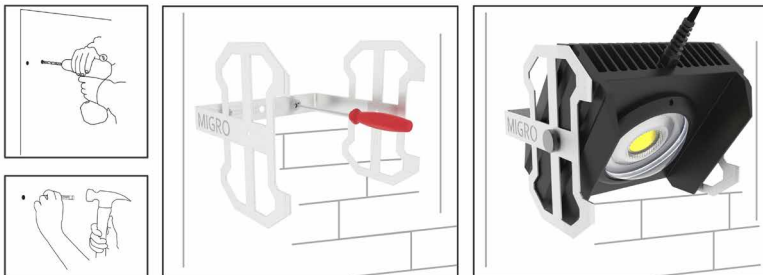

FLEXIBLE MOUNT OPTIONS

MIGRO LAMPS CAN BE MOUNTED
TO ANY CEILING, WALL OR
CUSTOM HANGING FRAME

MODULAR

MAXIMISE YOUR GROW SPACE
WITH MODULAR SYSTEM

PASSIVE COOLING

NO NOISE OR
MAINTENANCE

LAMP CAN BE FITTED DIRECTLY TO A WALL OR CEILING

2Ft x 2Ft PAR INTENSITY MAP

KEY

- Too high
- High growth
- Medium growth
- Low growth
- No growth

- ✓ Very slim profile and wide angle lense makes it a great grow light for low spaces

- ✓ Each grow light covers up to 2 Ft x 2 Ft for Flowering & 3 Ft x 3 Ft for vegging